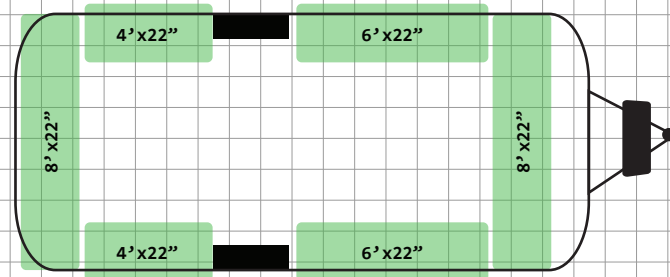

Driver's Side

Forward →

1FT

Suggested configuration - tubes may be positioned in alternative configurations
 Tube overlap and gaps on diagram possible due to tube compression, bend, and elasticity
 Stair, slide, and tire positioning are approximate
 Tubes conform around objects such as stairs and drain pipes