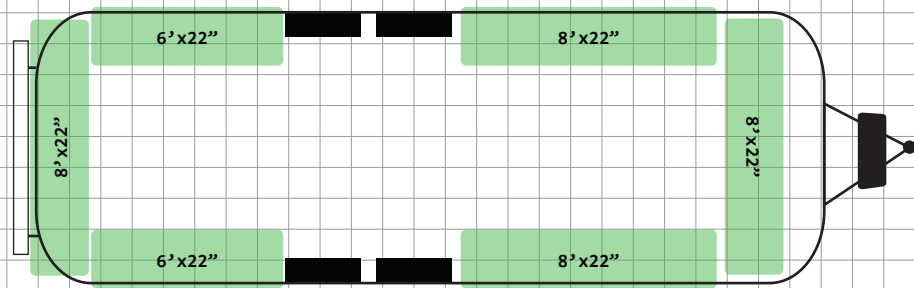

Driver's Side

Forward →

 1FT

Suggested configuration - tubes may be positioned in alternative configurations
 Tube overlap and gaps on diagram possible due to tube compression, bend, and elasticity
 Stair, slide, and tire positioning are approximate
 Tubes conform around objects such as stairs and drain pipes