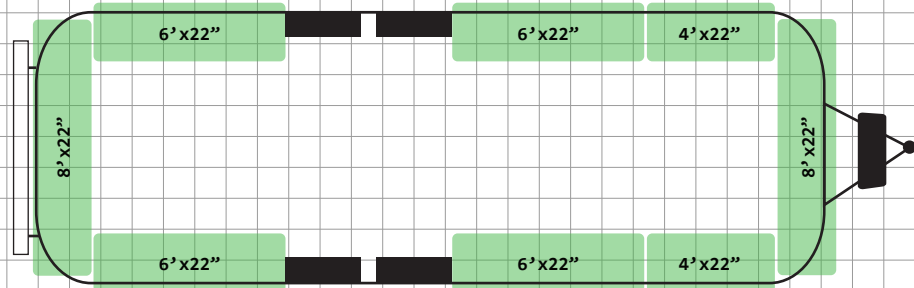

Driver's Side

Forward →

1FT

Suggested configuration - tubes may be positioned in alternative configurations
 Tube overlap and gaps on diagram possible due to tube compression, bend, and elasticity
 Stair, slide, and tire positioning are approximate
 Tubes conform around objects such as stairs and drain pipes