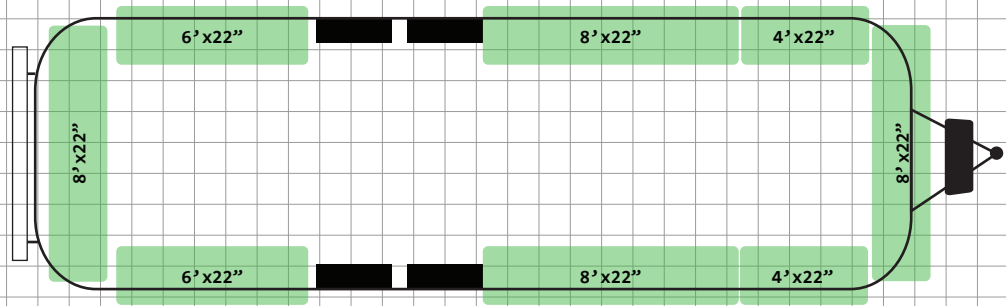

Driver's Side

Forward →

1FT

Suggested configuration - tubes may be positioned in alternative configurations  
 Tube overlap and gaps on diagram possible due to tube compression, bend, and elasticity  
 Stair, slide, and tire positioning are approximate  
 Tubes conform around objects such as stairs and drain pipes