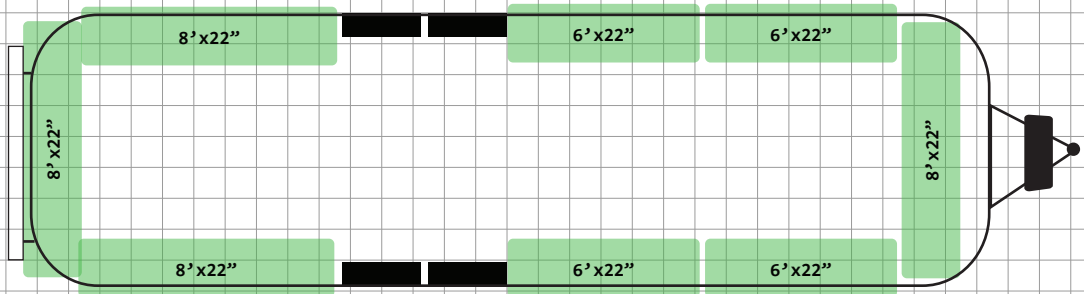

Driver's Side

Forward →

1FT

Suggested configuration - tubes may be positioned in alternative configurations
 Tube overlap and gaps on diagram possible due to tube compression, bend, and elasticity
 Stair, slide, and tire positioning are approximate
 Tubes conform around objects such as stairs and drain pipes